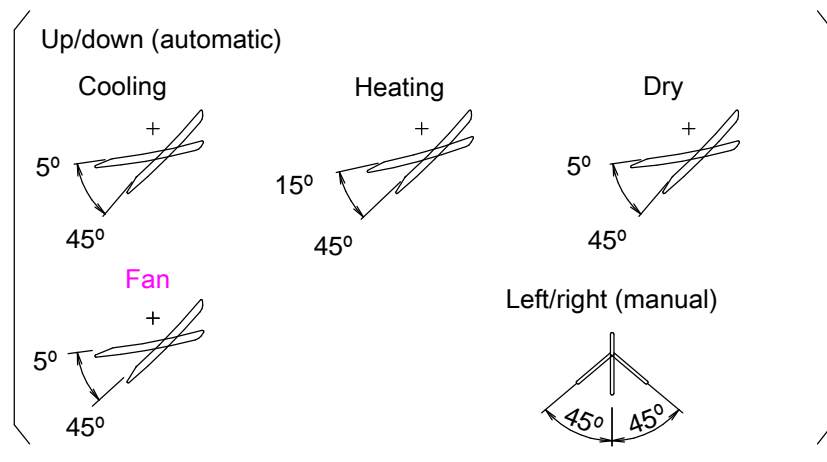

Remote control | Infrared type  
(ARC433A87)

Blade angle

Standard location of holes in the wall