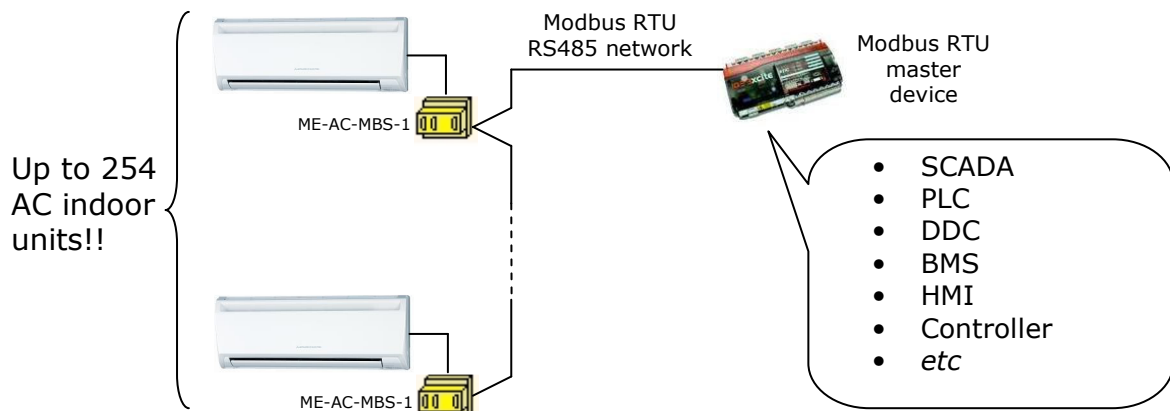

ME-AC-MBS-1

The natural integration

Your **Mitsubishi Electric** air conditioner now with direct **Modbus RTU** connection

Compatible with all models of Domestic and Mr.Slim lines of air conditioners.

Low Cost. Quick and easy installation. Compatible with the use of the IR remote control.

Easy installation and configuration

- ❑ Reduced dimensions 90 x 53 x 58 mm.
Mountable on DIN rail, Wall, or even inside the A.C. indoor unit in some models.
- ❑ External power not required.
- ❑ Direct connection to Modbus RTU networks over RS485 bus.
- ❑ Direct connection to the A.C. indoor unit.
- ❑ Configuration from Modbus registers as well as from on-board DIP-switches.
- ❑ Multiple registers for supervision and control.
- ❑ Total Control & Supervision.

From Modbus, access to

- Start/Stop of the unit.
- Set Point Temperature.
- Ambient Temperature.
- Mode.
- Fan Speed.
- Vane position.
- ...
- Commands and ... real states of the unit!!

TRADEMARKS: All trademarks and tradenames used in this document are acknowledged to be the copyright of their respective holders.